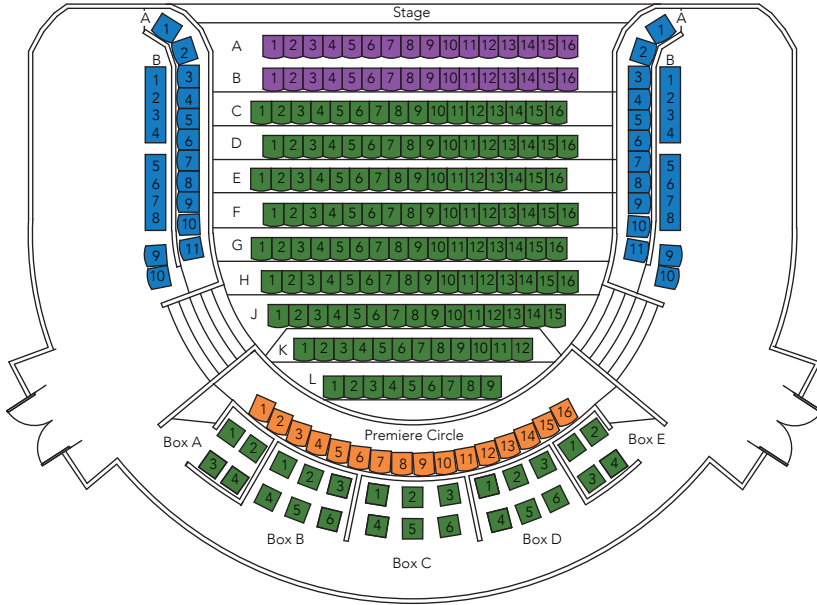

**MAIN FLOOR**  
Orchestra & Mezzanine

# PROSCENIUM STAGE LAYOUT

- PREMIERE CIRCLE
- ZONE A
- ZONE B
- ZONE C